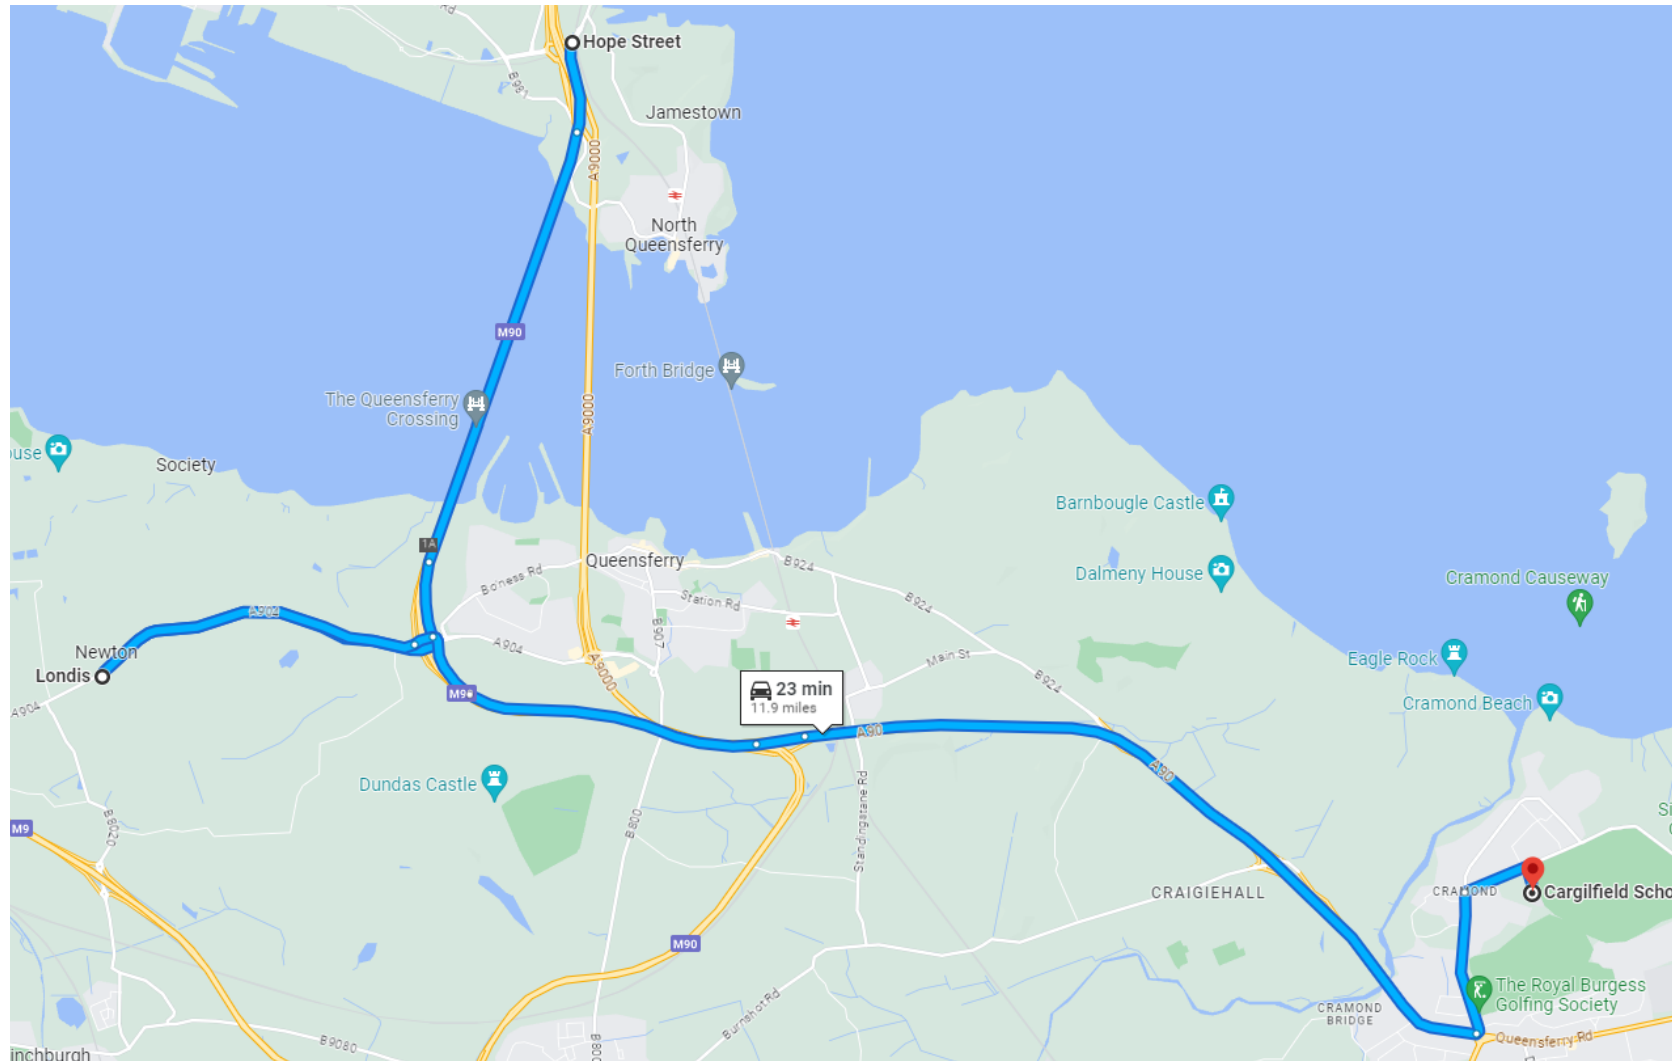

Bus 1

Fife (Inverkeithing Park and Ride) leaving at 7.35am

Newton (Jet Garage) leaving at 7.50am