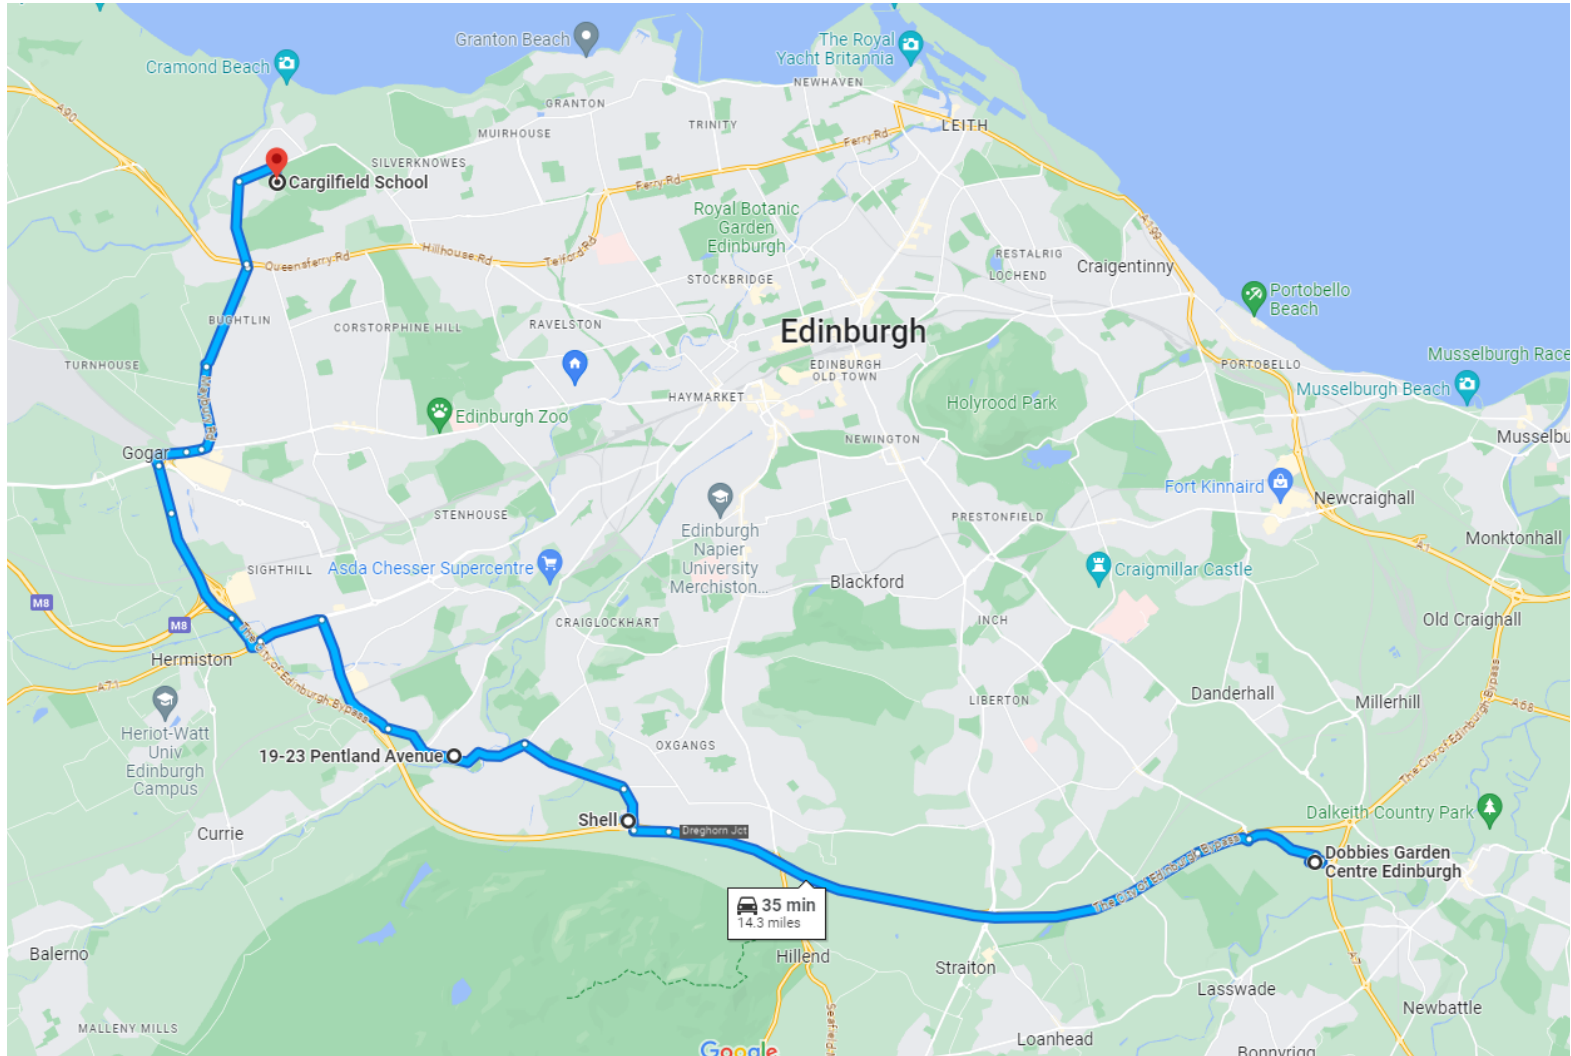

Bus 5

Dobbies Garden Centre, Lasswade, leaving at 7.30am

Pentland Avenue, Colinton leaving at 7.50am